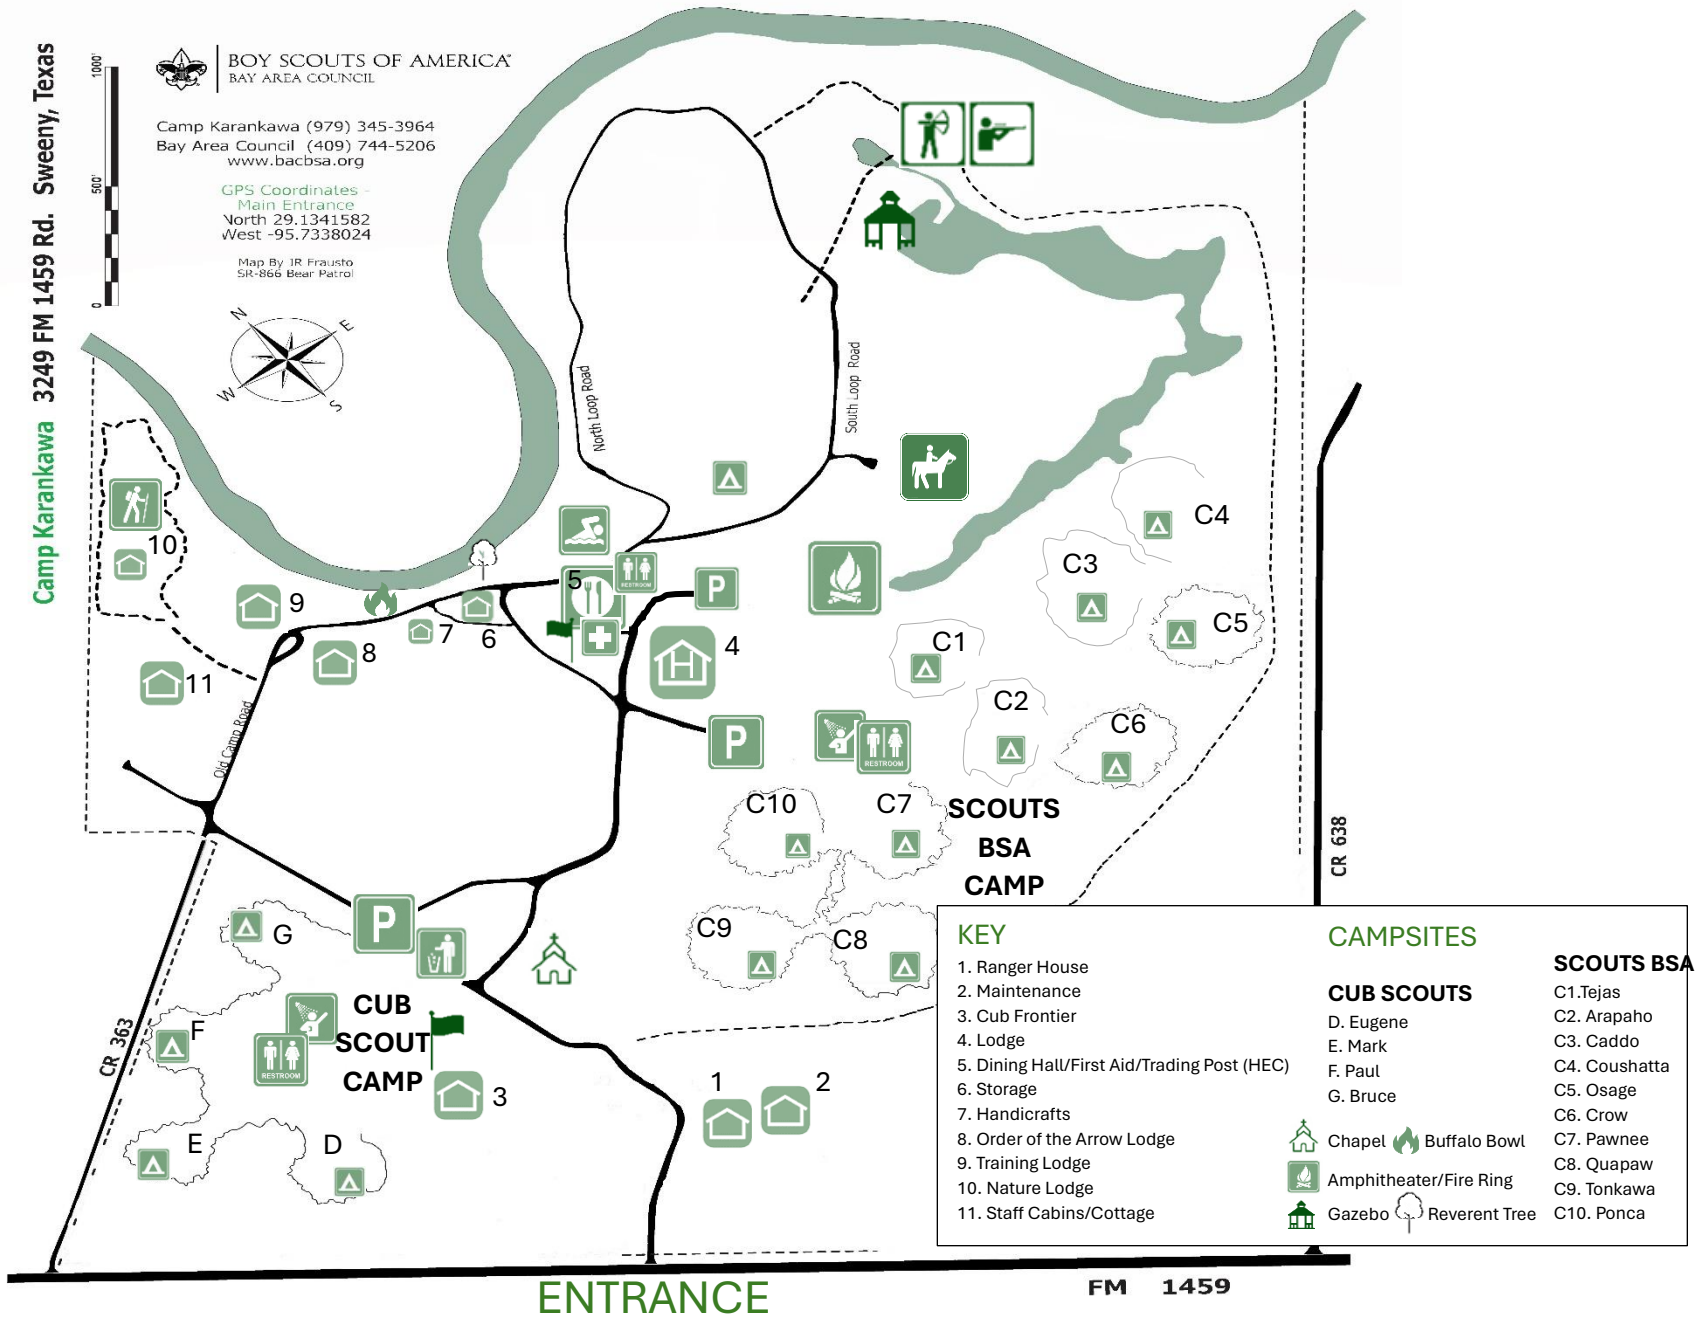

Camp Karankawa 3249 FM 1459 Rd. Sweeny, Texas

BOY SCOUTS OF AMERICA
BAY AREA COUNCIL

Camp Karankawa (979) 345-3964
Bay Area Council (409) 744-5206
www.bacbsa.org

GPS Coordinates -
Main Entrance
North 29.1341582
West -95.7338024

Map By JR Frausto
SR-866 Bear Patrol

KEY		CAMPSITES		
1. Ranger House	2. Maintenance	CUB SCOUTS		
3. Cub Frontier	4. Lodge	D. Eugene	SCOUTS BSA	
5. Dining Hall/First Aid/Trading Post (HEC)	6. Storage	E. Mark		
7. Handicrafts	8. Order of the Arrow Lodge	F. Paul		
8. Training Lodge	9. Nature Lodge	G. Bruce		
10. Staff Cabins/Cottage				
		Chapel		Buffalo Bowl
		Amphitheater/Fire Ring		Reverent Tree
		Gazebo		
				C1. Tejas
				C2. Arapaho
			C3. Caddo	
			C4. Coshatta	
			C5. Osage	
			C6. Crow	
			C7. Pawnee	
			C8. Quapaw	
			C9. Tonkawa	
			C10. Ponca	

ENTRANCE

FM 1459